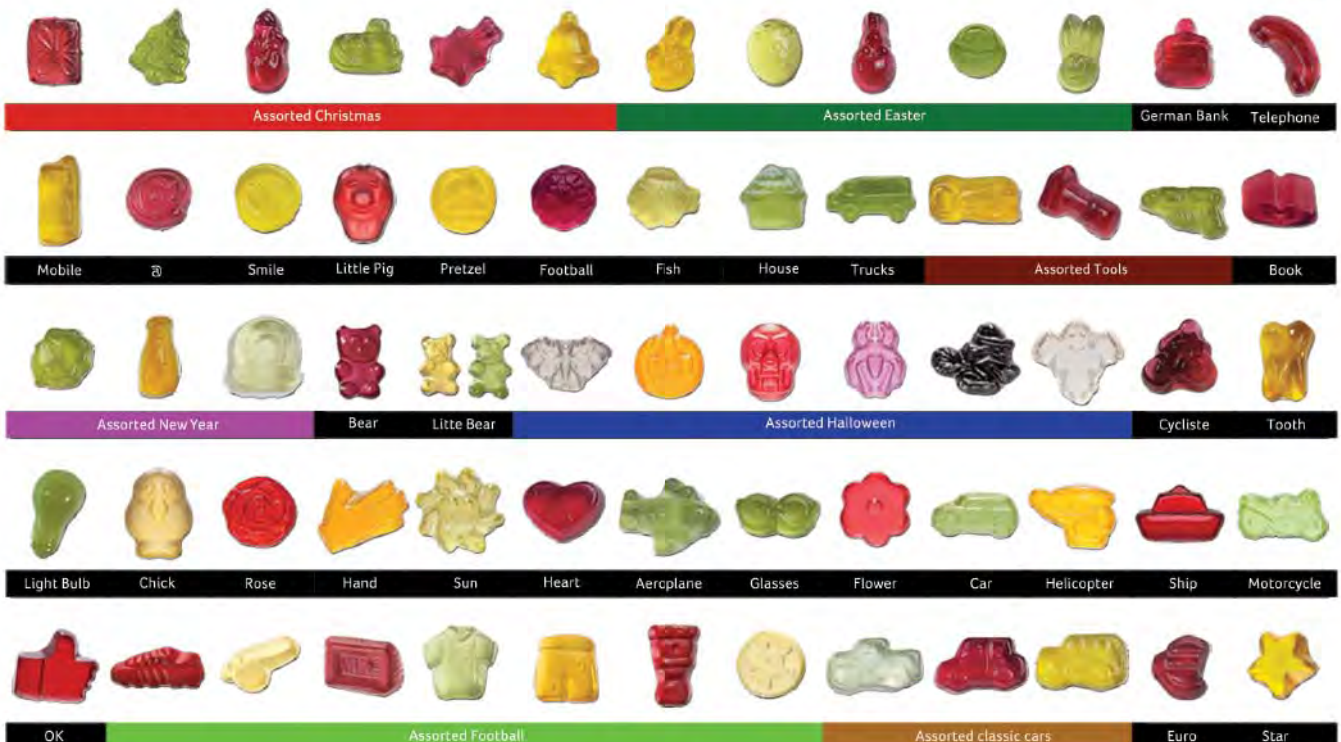

jelly drops

mini fruits

10 g. BAGS

Dimensions: 85x60 mm.
Content: 10 g of shaped fruit gum.
Minimum quantity: 5000 pcs.
250 pcs. per box.

10 g. BAGS CMYK WITH GUMMY BEARS

Dimensions: 80x55 mm.
Content: 10 g of gummy bears.
Minimum quantity: 1000 pcs.
Full color printed.
200 pcs per box.