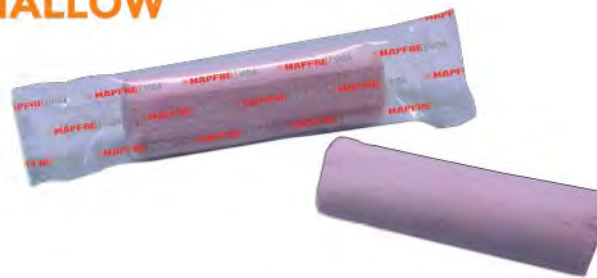

FLOW PACK LONG MARSHMALLOW

Dimensions: 65x20 mm.
Scattered printing.
White or transparent foil.
Minimum quantity: 5000 pcs.